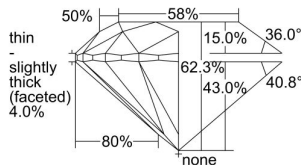

GIA®

FACSIMILE

GIA REPORT

5496606056

Verify this report at GIA.edu

GIA NATURAL DIAMOND DOSSIER®

June 10, 2024
GIA Report Number 5496606056
Shape and Cutting Style ..... Round Brilliant
Measurements ..... 4.50 - 4.53 x 2.81 mm

GRADING RESULTS

Carat Weight ..... 0.36 carat
Color Grade ..... J
Clarity Grade VS1
Cut Grade ..... Excellent

ADDITIONAL GRADING INFORMATION

Polish ..... Excellent
Symmetry ..... Excellent
Fluorescence ..... Very Strong Blue
Clarity Characteristics ..... Needle, Pinpoint
Inscription(s): GIA 5496606056

PROPORTIONS

Profile to actual proportions

GRADING SCALES

GIA COLOR SCALE

- COLOURLESS
- D
- E
- F
- G
- H
- I
- J
- K
- L
- M
- N
- O
- P
- Q
- R
- S
- T
- U
- V
- W
- X
- Y
- Z

GIA CLARITY SCALE

- FLAWLESS
- INTERNALLY FLAWLESS
- VERY VERY SLIGHTLY INCLUDED
- VVS₁
- VVS₂
- VERY SLIGHTLY INCLUDED
- VS₁
- VS₂
- SLIGHTLY INCLUDED
- SI₁
- SI₂
- INCLUDED
- I₁
- I₂
- I₃

GIA CUT SCALE

- EXCELLENT
- VERY GOOD
- GOOD
- FAIR
- POOR