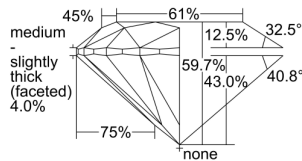

GIA®

FACSIMILE

GIA REPORT

5496608011

Verify this report at GIA.edu

GIA NATURAL DIAMOND DOSSIER®

June 10, 2024
GIA Report Number 5496608011
Shape and Cutting Style ..... Round Brilliant
Measurements ..... 5.14 - 5.16 x 3.08 mm

GRADING RESULTS

Carat Weight ..... 0.50 carat
Color Grade ..... E
Clarity Grade S11
Cut Grade ..... Excellent

ADDITIONAL GRADING INFORMATION

Polish ..... Excellent
Symmetry ..... Excellent
Fluorescence ..... None
Clarity Characteristics..... Crystal, Cloud, Feather
Inscription(s): GIA 5496608011

PROPORTIONS

Profile to actual proportions

GRADING SCALES

GIA COLOR SCALE

COLOURLESS	D
	E
	F
	G
	H
	I
	J
NEAR COLOURLESS	K
	L
Faint	M
	N
	O
	P
	Q
Very Light	R
	S
	T
	U
	V
	W
	X
	Y
Light	Z

GIA CLARITY SCALE

FLAWLESS	VERY VERY SLIGHTLY INCLUDED	VVS₁	VVS₂	VS₁	VS₂	S1₁	S1₂	I₁	I₂	I₃	
											INTERNALLY FLAWLESS

GIA CUT SCALE

EXCELLENT
VERY GOOD
GOOD
FAIR
POOR