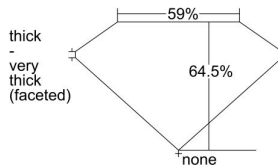

GIA®

FACSIMILE

GIA REPORT 5496610534

Verify this report at GIA.edu

GIA NATURAL DIAMOND DOSSIER®

June 10, 2024
GIA Report Number 5496610534
Shape and Cutting Style ..... Oval Brilliant
Measurements ..... 6.59 x 5.01 x 3.24 mm

GRADING RESULTS

Carat Weight ..... 0.70 carat
Color Grade ..... D
Clarity Grade VVS2

ADDITIONAL GRADING INFORMATION

Polish ..... Excellent
Symmetry ..... Very Good
Fluorescence ..... None
Clarity Characteristics ..... Feather, Pinpoint
Inscription(s): GIA 5496610534

PROPORTIONS

Profile not to actual proportions

GRADING SCALES

GIA COLOR SCALE		GIA CLARITY SCALE			
COLORLESS	D	VERY VERY SLIGHTLY INCLUDED	FLAWLESS		
	E		INTERNALLY FLAWLESS		
	F		VVS₁		
	G		VVS₂		
	NEAR COLORLESS	H	VERY SLIGHTLY INCLUDED	VS₁	
		I		VS₂	
		FAINT	J	SLIGHTLY INCLUDED	S₁
			K		S₂
	L		I₁		
	M		I₂		
VERT LIGHT	N		INCLUDED	I₃	
	O				
	P				
	Q				
LIGHT	R				
	S				
	T				
	U				
	V				
	Z