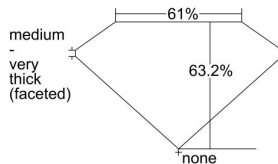

GIA®

FACSIMILE

GIA REPORT 5496613731

Verify this report at GIA.edu

GIA NATURAL DIAMOND DOSSIER®

June 10, 2024
GIA Report Number 5496613731
Shape and Cutting Style ..... Pear Brilliant
Measurements ..... 6.24 x 3.64 x 2.30 mm

GRADING RESULTS

Carat Weight ..... 0.31 carat
Color Grade ..... D
Clarity Grade VS1

ADDITIONAL GRADING INFORMATION

Polish ..... Excellent
Symmetry ..... Very Good
Fluorescence ..... None
Clarity Characteristics ..... Crystal, Needle, Pinpoint
Inscription(s): GIA 5496613731

PROPORTIONS

Profile not to actual proportions

GRADING SCALES

GIA COLOR SCALE		GIA CLARITY SCALE			
COLORLESS	D	VERY VERY SLIGHTLY INCLUDED	FLAWLESS		
	E		INTERNALLY FLAWLESS		
	F	VERY SLIGHTLY INCLUDED	VS₁		
	G		VS₂		
	H		VS₁		
	NEAR COLORLESS	I	SLIGHTLY INCLUDED	VS₂	
		J		SI₁	
		FAINT	K	INCLUDED	SI₂
			L		I₁
			M		I₂
VERT LIGHT	N	LIGHT	I₃		
	O				
	P				
	Q				
	R