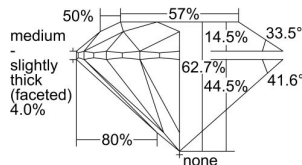

GIA®

FACSIMILE

GIA REPORT

5496622222

Verify this report at GIA.edu

GIA NATURAL DIAMOND DOSSIER®

June 12, 2024
GIA Report Number 5496622222
Shape and Cutting Style ..... Round Brilliant
Measurements ..... 5.67 - 5.72 x 3.57 mm

GRADING RESULTS

Carat Weight ..... 0.71 carat
Color Grade ..... E
Clarity Grade S11
Cut Grade ..... Excellent

ADDITIONAL GRADING INFORMATION

Polish ..... Excellent
Symmetry ..... Excellent
Fluorescence ..... None
Clarity Characteristics ..... Cloud
Inscription(s): GIA 5496622222

PROPORTIONS

Profile to actual proportions

GRADING SCALES

GIA COLOR SCALE

COLORLESS	D
	E
	F
	G
	H
	I
	J
NEAR COLORLESS	K
	L
Faint	M
	N
	O
	P
Very Light	Q
	R
	S
	T
	U
	V
Light	W
	X
	Y
	Z

GIA CLARITY SCALE

FLAWLESS	INTERNAL FLAWLESS	EXCELLENT	
VERY VERY SLIGHTLY INCLUDED	VVS₁	VERY GOOD	
	VVS₂		
VERY SLIGHTLY INCLUDED	VS₁	GOOD	
	VS₂		
SLIGHTLY INCLUDED	SI₁	FAIR	
	SI₂		
INCLUDED	I₁	POOR	
	I₂		
	I₃