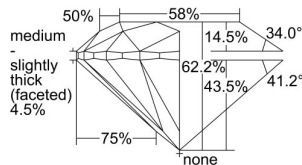

GIA®

FACSIMILE

GIA REPORT

5496628437

Verify this report at GIA.edu

GIA NATURAL DIAMOND DOSSIER®

June 20, 2024
GIA Report Number **5496628437**
Shape and Cutting Style ..... **Round Brilliant**
Measurements ..... **6.14 - 6.17 x 3.83 mm**

GRADING RESULTS

Carat Weight ..... **0.90 carat**
Color Grade ..... **G**
Clarity Grade **S11**
Cut Grade ..... **Excellent**

ADDITIONAL GRADING INFORMATION

Polish ..... **Very Good**
Symmetry ..... **Excellent**
Fluorescence ..... **Faint**
Clarity Characteristics..... **Crystal, Indented Natural**
Inscription(s): **GIA 5496628437**

PROPORTIONS

Profile to actual proportions

GRADING SCALES

GIA COLOR SCALE	GIA CLARITY SCALE	GIA CUT SCALE	
D	FLAWLESS	EXCELLENT	
E	INTERNALLY FLAWLESS		
F		VVS₁	VERY GOOD
G	VVS₂		
H	VS₁	GOOD	
I	VS₂		
J	S1₁	FAIR	
K	S1₂		
L	I₁	POOR	
M	I₂		
N	I₃		
O			
P			
Q			
R			
S			
T			
U			
V			
W			
X			
Y			
Z