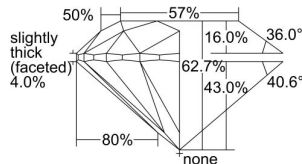

GIA®

FACSIMILE

GIA REPORT

5496634481

Verify this report at GIA.edu

GIA NATURAL DIAMOND DOSSIER®

July 12, 2024
GIA Report Number 5496634481
Shape and Cutting Style ..... Round Brilliant
Measurements ..... 6.09 - 6.13 x 3.83 mm

GRADING RESULTS

Carat Weight ..... 0.90 carat
Color Grade I
Clarity Grade VS2
Cut Grade ..... Excellent

ADDITIONAL GRADING INFORMATION

Polish ..... Excellent
Symmetry ..... Excellent
Fluorescence ..... None
Clarity Characteristics ..... Crystal, Cloud
Inscription(s): GIA 5496634481

PROPORTIONS

Profile to actual proportions

GRADING SCALES

GIA COLOR SCALE	GIA CLARITY SCALE	GIA CUT SCALE	
D	FLAWLESS	EXCELLENT	
E	INTERNALLY FLAWLESS		
F		VVS₁	VERY GOOD
G	VVS₂		
H	VS₁	GOOD	
I	VS₂		
J	SI₁	FAIR	
K	SI₂		
L	I₁	POOR	
M	I₂		
N	I₃		
O			
P			
Q			
R			
S			
T			
U			
V			
W			
X			
Y			
Z