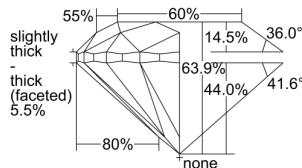

GIA®

FACSIMILE

GIA REPORT

5496634531

Verify this report at GIA.edu

GIA NATURAL DIAMOND DOSSIER®

June 12, 2024
GIA Report Number 5496634531
Shape and Cutting Style ..... Round Brilliant
Measurements ..... 6.03 - 6.06 x 3.86 mm

GRADING RESULTS

Carat Weight ..... 0.90 carat
Color Grade ..... G
Clarity Grade VS1
Cut Grade ..... Very Good

ADDITIONAL GRADING INFORMATION

Polish ..... Excellent
Symmetry ..... Excellent
Fluorescence ..... None
Clarity Characteristics ..... Cloud
Inscription(s): GIA 5496634531

PROPORTIONS

Profile to actual proportions

GRADING SCALES

GIA COLOR SCALE

COLOREDNESS	D
	E
	F
	G
	H
	I
	J
NEAR COLORLESS	K
	L
Faint	M
	N
	O
	P
Very Light	R
	S
	T
	U
	V
Light	W
	X
	Y
	Z

GIA CLARITY SCALE

VERY VERY SLIGHTLY INCLUDED	FLAWLESS
	INTERNALLY FLAWLESS
VERY SLIGHTLY INCLUDED	VVS₁
	VVS₂
SLIGHTLY INCLUDED	VS₁
	VS₂
INCLUDED	SI₁
	SI₂
	I₁
	I₂
	I₃

GIA CUT SCALE

EXCELLENT
VERY GOOD
GOOD
FAIR
POOR