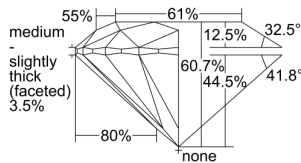

GIA®

FACSIMILE

GIA REPORT

5496653968

Verify this report at GIA.edu

GIA NATURAL DIAMOND DOSSIER®

June 13, 2024
GIA Report Number 5496653968
Shape and Cutting Style ..... Round Brilliant
Measurements ..... 5.73 - 5.77 x 3.49 mm

GRADING RESULTS

Carat Weight ..... 0.70 carat
Color Grade ..... H
Clarity Grade S11
Cut Grade ..... Excellent

ADDITIONAL GRADING INFORMATION

Polish ..... Excellent
Symmetry ..... Excellent
Fluorescence ..... None
Clarity Characteristics ..... Crystal, Feather, Cloud
Inscription(s): GIA 5496653968

PROPORTIONS

Profile to actual proportions

GRADING SCALES

GIA COLOR SCALE	GIA CLARITY SCALE	GIA CUT SCALE	
D	FLAWLESS	EXCELLENT	
E	INTERNALLY FLAWLESS		
F		VVS₁	VERY GOOD
G	VVS₂		
H	VS₁	GOOD	
I	VS₂		
J	S1₁	FAIR	
K	S1₂		
L	I₁	POOR	
M	I₂		
N	I₃		
O			
P			
Q			
R			
S			
T			
U			
V			
W			
X			
Y			
Z