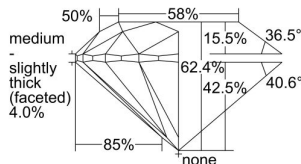

GIA®

FACSIMILE

GIA REPORT 5496655816

Verify this report at GIA.edu

GIA NATURAL DIAMOND DOSSIER®

June 14, 2024
GIA Report Number 5496655816
Shape and Cutting Style ..... Round Brilliant
Measurements ..... 5.86 - 5.91 x 3.68 mm

GRADING RESULTS

Carat Weight ..... 0.80 carat
Color Grade ..... D
Clarity Grade VVS2
Cut Grade ..... Excellent

ADDITIONAL GRADING INFORMATION

Polish ..... Excellent
Symmetry ..... Very Good
Fluorescence ..... Medium Blue
Clarity Characteristics..... Pinpoint, Indented Natural
Inscription(s): GIA 5496655816

PROPORTIONS

Profile to actual proportions

GRADING SCALES

GIA COLOR SCALE	GIA CLARITY SCALE	GIA CUT SCALE	
D	FLAWLESS	EXCELLENT	
E	INTERNALLY FLAWLESS		
F		VVS₁	VERY GOOD
G	VVS₂		
H	VS₁	GOOD	
I	VS₂		
J	SI₁	FAIR	
K	SI₂		
L	I₁	POOR	
M	I₂		
N	I₃		
O			
P			
Q			
R			
S			
T			
U			
V			
W			
X			
Y			
Z