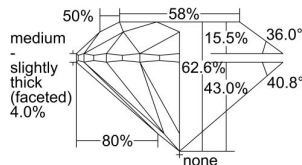

GIA®

FACSIMILE

GIA REPORT

5496663723

Verify this report at GIA.edu

GIA NATURAL DIAMOND DOSSIER®

June 17, 2024
GIA Report Number **5496663723**
Shape and Cutting Style ..... **Round Brilliant**
Measurements ..... **5.32 - 5.37 x 3.35 mm**

GRADING RESULTS

Carat Weight ..... **0.60 carat**
Color Grade ..... **D**
Clarity Grade **VS2**
Cut Grade ..... **Excellent**

ADDITIONAL GRADING INFORMATION

Polish ..... **Excellent**
Symmetry ..... **Excellent**
Fluorescence ..... **None**
Clarity Characteristics ..... **Cloud, Crystal**
Inscription(s): **GIA 5496663723**

PROPORTIONS

Profile to actual proportions

GRADING SCALES

GIA COLOR SCALE

COLORESS	D
	E
	F
	G
	H
	I
	J
NEAR COLORESS	K
	L
FANIT	M
	N
	O
	P
	R
	S
	T
	U
	V
	W
	X
	Y
LIGHT	Z

GIA CLARITY SCALE

VERY VERY SLIGHTLY INCLUDED	FLAWLESS
	INTERNALLY FLAWLESS
VERY SLIGHTLY INCLUDED	VVS₁
	VVS₂
SLIGHTLY INCLUDED	VS₁
	VS₂
INCLUDED	SI₁
	SI₂
	I₁
	I₂
	I₃

GIA CUT SCALE

EXCELLENT
VERY GOOD
GOOD
FAIR
POOR