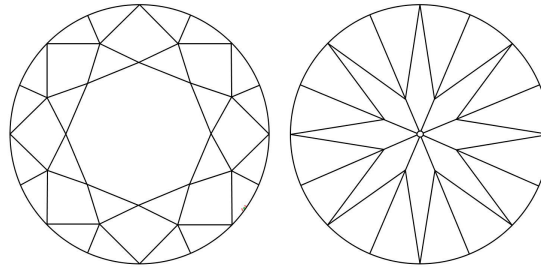

 Carat Weight ..... 1.00 carat  
 Color Grade ..... L, Faint Brown  
 Clarity Grade ..... VVS1  
 Cut Grade ..... Excellent

**ADDITIONAL GRADING INFORMATION**

 Polish ..... Excellent  
 Symmetry ..... Excellent  
 Fluorescence ..... Faint

Inscription(s): GIA 5496699885

**Comments:** Internal graining is not shown.  
 Manufacturing remnants are not shown.

**PROPORTIONS**

Profile to actual proportions

**CLARITY CHARACTERISTICS**

**KEY TO SYMBOLS\***
 Indented Natural

\* Red symbols denote internal characteristics (inclusions). Green or black symbols denote external characteristics (blemishes). Diagram is an approximate representation of the diamond, and symbols shown indicate type, position, and approximate size of clarity characteristics. All clarity characteristics may not be shown. Details of finish are not shown.