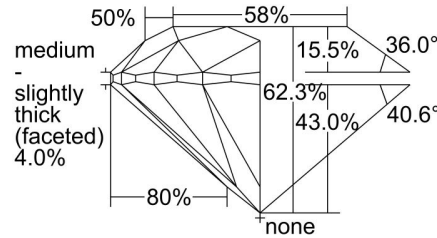

GIA NATURAL DIAMOND GRADING REPORT

June 21, 2024
GIA Report Number 5496699885
Shape and Cutting Style ..... Round Brilliant
Measurements ..... 6.34 - 6.38 x 3.96 mm

GRADING RESULTS

Carat Weight ..... 1.00 carat
Color Grade ..... L, Faint Brown
Clarity Grade VVS1
Cut Grade ..... Excellent

ADDITIONAL GRADING INFORMATION

Polish ..... Excellent
Symmetry ..... Excellent
Fluorescence ..... Faint

Inscription(s): GIA 5496699885

Comments: Internal graining is not shown.
Manufacturing remnants are not shown.

PROPORTIONS

Profile to actual proportions