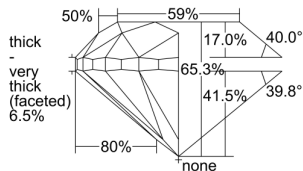

GIA®

FACSIMILE

GIA REPORT 5496700206

Verify this report at GIA.edu

GIA NATURAL DIAMOND DOSSIER®

June 19, 2024
GIA Report Number 5496700206
Shape and Cutting Style ..... Round Brilliant
Measurements ..... 4.05 - 4.13 x 2.67 mm

GRADING RESULTS

Carat Weight ..... 0.30 carat
Color Grade ..... D
Clarity Grade VS1
Cut Grade ..... Good

ADDITIONAL GRADING INFORMATION

Polish ..... Excellent
Symmetry ..... Good
Fluorescence ..... Medium Blue
Clarity Characteristics ..... Crystal
Inscription(s): GIA 5496700206

PROPORTIONS

Profile to actual proportions

GRADING SCALES

GIA COLOR SCALE

COLOURESS	D
	E
	F
	G
	H
	I
	J
NEAR COLOURESS	K
	L
FAIN	M
	N
	O
	P
VERY LIGHT	Q
	R
	S
	T
	U
	V
	W
	X
	Y
LIGHT	Z

GIA CLARITY SCALE

VERY VERY SLIGHTLY INCLUDED	FLAWLESS
	INTERNALLY FLAWLESS
VERY SLIGHTLY INCLUDED	VVS₁
	VVS₂
SLIGHTLY INCLUDED	VS₁
	VS₂
INCLUDED	SI₁
	SI₂
	I₁
	I₂
	I₃

GIA CUT SCALE

EXCELLENT
VERY GOOD
GOOD
FAIR
POOR