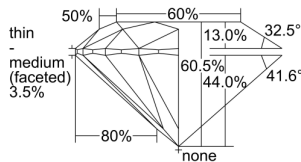

GIA®

FACSIMILE

GIA REPORT 5496700615

Verify this report at GIA.edu

GIA NATURAL DIAMOND DOSSIER®

June 19, 2024
GIA Report Number 5496700615
Shape and Cutting Style ..... Round Brilliant
Measurements ..... 4.39 - 4.41 x 2.66 mm

GRADING RESULTS

Carat Weight ..... 0.31 carat
Color Grade ..... E
Clarity Grade S11
Cut Grade ..... Excellent

ADDITIONAL GRADING INFORMATION

Polish ..... Excellent
Symmetry ..... Excellent
Fluorescence ..... None
Clarity Characteristics ..... Cloud
Inscription(s): GIA 5496700615

PROPORTIONS

Profile to actual proportions