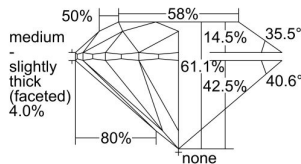

GIA®

FACSIMILE

GIA REPORT 5496702623

Verify this report at GIA.edu

GIA NATURAL DIAMOND DOSSIER®

June 20, 2024
GIA Report Number 5496702623
Shape and Cutting Style ..... Round Brilliant
Measurements ..... 4.62 - 4.64 x 2.83 mm

GRADING RESULTS

Carat Weight ..... 0.37 carat
Color Grade I
Clarity Grade S11
Cut Grade ..... Excellent

ADDITIONAL GRADING INFORMATION

Polish ..... Excellent
Symmetry ..... Excellent
Fluorescence ..... Faint
Clarity Characteristics ..... Cloud, Crystal
Inscription(s): GIA 5496702623

PROPORTIONS

Profile to actual proportions

GRADING SCALES

GIA COLOR SCALE	GIA CLARITY SCALE	GIA CUT SCALE	
D	FLAWLESS	EXCELLENT	
E	INTERNALLY FLAWLESS		
F		VVS₁	VERY GOOD
G	VVS₂		
H	VS₁	GOOD	
I	VS₂		
J	S1₁	FAIR	
K	S1₂		
L	I₁	POOR	
M	I₂		
N	I₃		
O			
P			
Q			
R			
S			
T			
U			
V			
W			
X			
Y			
Z