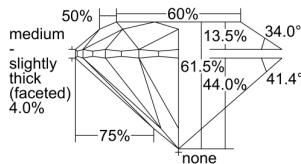

GIA®

FACSIMILE

GIA REPORT

5496705663

Verify this report at GIA.edu

GIA NATURAL DIAMOND DOSSIER®

June 22, 2024
GIA Report Number 5496705663
Shape and Cutting Style ..... Round Brilliant
Measurements ..... 5.06 - 5.10 x 3.13 mm

GRADING RESULTS

Carat Weight ..... 0.50 carat
Color Grade I
Clarity Grade S11
Cut Grade ..... Excellent

ADDITIONAL GRADING INFORMATION

Polish ..... Excellent
Symmetry ..... Excellent
Fluorescence ..... Faint
Clarity Characteristics ..... Cloud
Inscription(s): GIA 5496705663

PROPORTIONS

Profile to actual proportions

GRADING SCALES

GIA COLOR SCALE

COLORESS	D
	E
	F
	G
	H
	I
	J
NEAR COLORESS	K
	L
FAIN	M
	N
	O
	P
VERY LIGHT	Q
	R
	S
	T
	U
	V
	W
	X
	Y
LIGHT	Z

GIA CLARITY SCALE

FLAWLESS	VERY VERY SLIGHTLY INCLUDED	VVS₁	
			VVS₂
INTERNALLY FLAWLESS	VERY SLIGHTLY INCLUDED	VS₁	
		VS₂	
SLIGHTLY INCLUDED	SLIGHTLY INCLUDED	SI₁	
		SI₂	
INCLUDED	INCLUDED	I₁	
		I₂	
		I₃	

GIA CUT SCALE

EXCELLENT	VERY GOOD	GOOD	FAIR	POOR