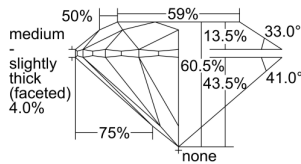

GIA®

FACSIMILE

GIA REPORT 5496705673

Verify this report at GIA.edu

GIA NATURAL DIAMOND DOSSIER®

June 21, 2024
GIA Report Number 5496705673
Shape and Cutting Style ..... Round Brilliant
Measurements ..... 4.96 - 4.99 x 3.01 mm

GRADING RESULTS

Carat Weight ..... 0.45 carat
Color Grade ..... G
Clarity Grade VS1
Cut Grade ..... Excellent

ADDITIONAL GRADING INFORMATION

Polish ..... Excellent
Symmetry ..... Excellent
Fluorescence ..... Faint
Clarity Characteristics..... Crystal, Cloud, Pinpoint
Inspection(s): GIA 5496705673

PROPORTIONS

Profile to actual proportions

GRADING SCALES

GIA COLOR SCALE	GIA CLARITY SCALE	GIA CUT SCALE
D	FLAWLESS	EXCELLENT
E	FLAWLESS	
F	INTERNALLY FLAWLESS	VERY GOOD
G	FLAWLESS	
H	VVS₁	GOOD
I	VVS₂	
J	VS₁	FAIR
K	VS₂	
L	SI₁	POOR
M	SI₂	
N	I₁	
O	I₂	
P	I₃	
Q		
R		
S		
T		
U		
V		
W		
X		
Y		
Z