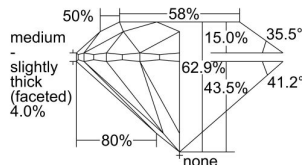

GIA®

FACSIMILE

GIA REPORT

5496714748

Verify this report at GIA.edu

GIA NATURAL DIAMOND DOSSIER®

June 24, 2024
GIA Report Number 5496714748
Shape and Cutting Style ..... Round Brilliant
Measurements ..... 6.22 - 6.29 x 3.93 mm

GRADING RESULTS

Carat Weight ..... 0.96 carat
Color Grade ..... H
Clarity Grade S11
Cut Grade ..... Excellent

ADDITIONAL GRADING INFORMATION

Polish ..... Excellent
Symmetry ..... Very Good
Fluorescence ..... None
Clarity Characteristics ..... Cloud, Feather
Inscription(s): GIA 5496714748

PROPORTIONS

Profile to actual proportions

GRADING SCALES

GIA COLOR SCALE	GIA CLARITY SCALE	GIA CUT SCALE	
D	FLAWLESS	EXCELLENT	
E	INTERNALLY FLAWLESS		
F		VVS₁	VERY GOOD
G	VVS₂		
H	VS₁	GOOD	
I	VS₂		
J	S1₁	FAIR	
K	S1₂		
L	I₁	POOR	
M	I₂		
N	I₃		
O			
P			
Q			
R			
S			
T			
U			
V			
W			
X			
Y			
Z