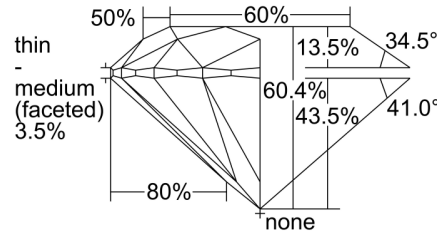

GIA NATURAL DIAMOND GRADING REPORT

June 26, 2024
GIA Report Number 5496715723
Shape and Cutting Style ..... Round Brilliant
Measurements ..... 6.44 - 6.49 x 3.91 mm

GRADING RESULTS

Carat Weight ..... 1.00 carat
Color Grade ..... J
Clarity Grade SI1
Cut Grade ..... Excellent

ADDITIONAL GRADING INFORMATION

Polish ..... Excellent
Symmetry ..... Excellent
Fluorescence ..... None
Inscription(s): GIA 5496715723
Comments: Surface graining is not shown.

PROPORTIONS

Profile to actual proportions