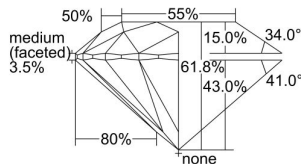

GIA®

FACSIMILE

GIA REPORT

5496717624

Verify this report at GIA.edu

GIA NATURAL DIAMOND DOSSIER®

June 24, 2024
GIA Report Number 5496717624
Shape and Cutting Style ..... Round Brilliant
Measurements ..... 3.64 - 3.65 x 2.25 mm

GRADING RESULTS

Carat Weight ..... 0.18 carat
Color Grade ..... E
Clarity Grade VS1
Cut Grade ..... Excellent

ADDITIONAL GRADING INFORMATION

Polish ..... Excellent
Symmetry ..... Excellent
Fluorescence ..... None
Clarity Characteristics ..... Cloud, Needle, Pinpoint
Inscription(s): GIA 5496717624

PROPORTIONS

Profile to actual proportions

GRADING SCALES

GIA COLOR SCALE	GIA CLARITY SCALE	GIA CUT SCALE	
D	FLAWLESS	EXCELLENT	
E	INTERNALLY FLAWLESS		
F		VVS₁	VERY GOOD
G	VVS₂		
H	VS₁	GOOD	
I	VS₂		
J	SI₁	FAIR	
K	SI₂		
L	I₁	POOR	
M			
N			
O	I₂		
P			
Q			
R	I₃		
S			
T			
U			
V			
W			
X			
Y			
Z