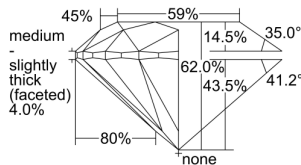

GIA®

FACSIMILE

GIA REPORT

5496730668

Verify this report at GIA.edu

GIA NATURAL DIAMOND DOSSIER®

June 24, 2024
GIA Report Number 5496730668
Shape and Cutting Style ..... Round Brilliant
Measurements ..... 4.57 - 4.60 x 2.84 mm

GRADING RESULTS

Carat Weight ..... 0.37 carat
Color Grade ..... D
Clarity Grade VS2
Cut Grade ..... Excellent

ADDITIONAL GRADING INFORMATION

Polish ..... Excellent
Symmetry ..... Excellent
Fluorescence ..... Faint
Clarity Characteristics ..... Crystal, Cloud
Inscription(s): GIA 5496730668

PROPORTIONS

Profile to actual proportions