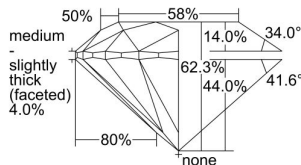

GIA®

FACSIMILE

GIA REPORT 5496731846

Verify this report at GIA.edu

GIA NATURAL DIAMOND DOSSIER®

June 24, 2024
GIA Report Number 5496731846
Shape and Cutting Style ..... Round Brilliant
Measurements ..... 3.95 - 3.97 x 2.47 mm

GRADING RESULTS

Carat Weight ..... 0.24 carat
Color Grade ..... G
Clarity Grade VS1
Cut Grade ..... Excellent

ADDITIONAL GRADING INFORMATION

Polish ..... Excellent
Symmetry ..... Excellent
Fluorescence ..... Faint
Clarity Characteristics ..... Crystal
Inscription(s): GIA 5496731846

PROPORTIONS

Profile to actual proportions

GRADING SCALES

GIA COLOR SCALE

COLOREDNESS	D
	E
	F
	G
	H
	I
	J
NEAR COLORLESS	K
	L
Faint	M
	N
	O
	P
Very Light	Q
	R
	S
	T
	U
	V
Light	W
	X
	Y
	Z

GIA CLARITY SCALE

FLAWLESS	VERY VERY SLIGHTLY INCLUDED	VS₁	VS₂	VS₁	VS₂	SL₁	SL₂	I₁	I₂	I₃		
											FLAWLESS	INTERNALLY FLAWLESS

GIA CUT SCALE

EXCELLENT
VERY GOOD
GOOD
FAIR
POOR