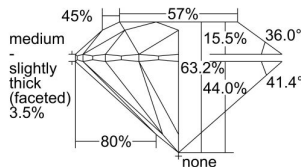

GIA®

FACSIMILE

GIA REPORT 5496732179

Verify this report at GIA.edu

GIA NATURAL DIAMOND DOSSIER®

June 24, 2024
GIA Report Number **5496732179**
Shape and Cutting Style ..... **Round Brilliant**
Measurements ..... **5.56 - 5.59 x 3.52 mm**

GRADING RESULTS

Carat Weight ..... **0.67 carat**
Color Grade ..... **D**
Clarity Grade **VVS1**
Cut Grade ..... **Excellent**

ADDITIONAL GRADING INFORMATION

Polish ..... **Excellent**
Symmetry ..... **Excellent**
Fluorescence ..... **None**
Clarity Characteristics..... **Pinpoint, Cloud, Feather**
Inscription(s): **GIA 5496732179**

PROPORTIONS

Profile to actual proportions