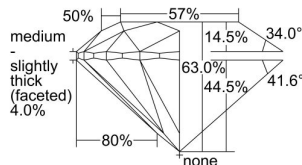

GIA®

FACSIMILE

GIA REPORT

5496732381

Verify this report at GIA.edu

GIA NATURAL DIAMOND DOSSIER®

June 24, 2024
GIA Report Number 5496732381
Shape and Cutting Style ..... Round Brilliant
Measurements ..... 3.90 - 3.93 x 2.46 mm

GRADING RESULTS

Carat Weight ..... 0.23 carat
Color Grade ..... G
Clarity Grade VVS1
Cut Grade ..... Excellent

ADDITIONAL GRADING INFORMATION

Polish ..... Excellent
Symmetry ..... Excellent
Fluorescence ..... None
Clarity Characteristics ..... Pinpoint
Inscription(s): GIA 5496732381

PROPORTIONS

Profile to actual proportions

GRADING SCALES

GIA COLOR SCALE

COLORESS	D
	E
	F
	G
	H
	I
	J
NEAR COLORESS	K
	L
Faint	M
	N
	O
	P
	Q
Very Light	R
	S
	T
	U
	V
Light	W
	X
	Y
	Z

GIA CLARITY SCALE

VERY VERY SLIGHTLY INCLUDED	FLAWLESS
	INTERNALLY FLAWLESS
VERY SLIGHTLY INCLUDED	VVS₁
	VVS₂
SLIGHTLY INCLUDED	VS₁
	VS₂
INCLUDED	I₁
	I₂
	I₃

GIA CUT SCALE

EXCELLENT
VERY GOOD
GOOD
FAIR
POOR