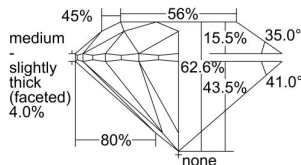

GIA®

FACSIMILE

GIA REPORT 5496757827

Verify this report at GIA.edu

GIA NATURAL DIAMOND DOSSIER®

July 01, 2024
GIA Report Number **5496757827**
Shape and Cutting Style ..... **Round Brilliant**
Measurements ..... **5.05 - 5.08 x 3.17 mm**

GRADING RESULTS

Carat Weight ..... **0.50 carat**
Color Grade ..... **J**
Clarity Grade **VVS2**
Cut Grade ..... **Excellent**

ADDITIONAL GRADING INFORMATION

Polish ..... **Excellent**
Symmetry ..... **Excellent**
Fluorescence ..... **None**
Clarity Characteristics ..... **Needle, Pinpoint**
Inscription(s): **GIA 5496757827**

PROPORTIONS

Profile to actual proportions