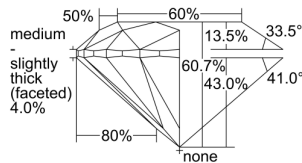

GIA®

FACSIMILE

GIA REPORT

5496763864

Verify this report at GIA.edu

GIA NATURAL DIAMOND DOSSIER®

June 26, 2024
GIA Report Number 5496763864
Shape and Cutting Style ..... Round Brilliant
Measurements ..... 4.30 - 4.34 x 2.62 mm

GRADING RESULTS

Carat Weight ..... 0.30 carat
Color Grade ..... F
Clarity Grade S11
Cut Grade ..... Excellent

ADDITIONAL GRADING INFORMATION

Polish ..... Excellent
Symmetry ..... Very Good
Fluorescence ..... None
Clarity Characteristics ..... Feather, Crystal
Inscription(s): GIA 5496763864

PROPORTIONS

Profile to actual proportions

GRADING SCALES

GIA COLOR SCALE	GIA CLARITY SCALE	GIA CUT SCALE
D	FLAWLESS	EXCELLENT
E	FLAWLESS	
F	INTERNALLY FLAWLESS	VERY GOOD
G	FLAWLESS	
H	VVS₁	GOOD
I	VVS₂	
J	VS₁	FAIR
K	VS₂	
L	S1₁	POOR
M	S1₂	
N	I₁	
O	I₂	
P	I₃	
Q		
R		
S		
T		
U		
V		
W		
X		
Y		
Z