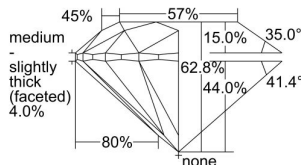

GIA®

FACSIMILE

GIA REPORT 5496769536

Verify this report at GIA.edu

GIA NATURAL DIAMOND DOSSIER®

June 26, 2024
GIA Report Number **5496769536**
Shape and Cutting Style ..... **Round Brilliant**
Measurements ..... **4.56 - 4.60 x 2.87 mm**

GRADING RESULTS

Carat Weight ..... **0.37 carat**
Color Grade ..... **F**
Clarity Grade **VS1**
Cut Grade ..... **Excellent**

ADDITIONAL GRADING INFORMATION

Polish ..... **Excellent**
Symmetry ..... **Excellent**
Fluorescence ..... **Faint**
Clarity Characteristics..... **Crystal, Feather, Pinpoint**
Inscription(s): **GIA 5496769536**

PROPORTIONS

Profile to actual proportions

GRADING SCALES

GIA COLOR SCALE

COLORLESS	D
	E
	F
	G
	H
	I
	J
NEAR COLORLESS	K
	L
FAIN	M
	N
	O
	P
VERY LIGHT	Q
	R
	S
	T
	U
	V
	W
	X
	Y
LIGHT	Z

GIA CLARITY SCALE

FLAWLESS	INTERNAL FLAWLESS	
		FLAWLESS
VERY VERY SLIGHTLY INCLUDED	VVS₁	
	VVS₂	
VERY SLIGHTLY INCLUDED	VS₁	
	VS₂	
SLIGHTLY INCLUDED	SI₁	
	SI₂	
INCLUDED	I₁	
	I₂	
	I₃	

GIA CUT SCALE

EXCELLENT
VERY GOOD
GOOD
FAIR
POOR