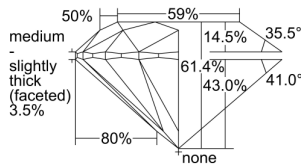

GIA®

FACSIMILE

GIA REPORT

5496770822

Verify this report at GIA.edu

GIA NATURAL DIAMOND DOSSIER®

June 28, 2024
GIA Report Number **5496770822**
Shape and Cutting Style ..... **Round Brilliant**
Measurements ..... **4.65 - 4.67 x 2.86 mm**

GRADING RESULTS

Carat Weight ..... **0.38 carat**
Color Grade ..... **G**
Clarity Grade **VVS1**
Cut Grade ..... **Excellent**

ADDITIONAL GRADING INFORMATION

Polish ..... **Excellent**
Symmetry ..... **Excellent**
Fluorescence ..... **None**
Clarity Characteristics..... **Pinpoint, Surface Graining**
Inscription(s): **GIA 5496770822**

PROPORTIONS

Profile to actual proportions

GRADING SCALES

GIA COLOR SCALE

COLORESS	D
	E
	F
	G
	H
	I
	J
NEAR COLORESS	K
	L
Faint	M
	N
	O
	P
	Q
	R
	S
	T
	U
	V
	W
	X
	Y
Light	Z

GIA CLARITY SCALE

VERY VERY SLIGHTLY INCLUDED	FLAWLESS
	INTERNALLY FLAWLESS
VERY SLIGHTLY INCLUDED	VVS₁
	VVS₂
SLIGHTLY INCLUDED	VS₁
	VS₂
INCLUDED	SI₁
	SI₂
	I₁
	I₂
	I₃

GIA CUT SCALE

EXCELLENT
VERY GOOD
GOOD
FAIR
POOR