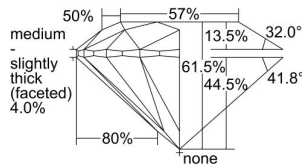

GIA®

FACSIMILE

GIA REPORT

5496777618

Verify this report at GIA.edu

GIA NATURAL DIAMOND DOSSIER®

June 28, 2024
GIA Report Number 5496777618
Shape and Cutting Style ..... Round Brilliant
Measurements ..... 4.41 - 4.43 x 2.71 mm

GRADING RESULTS

Carat Weight ..... 0.32 carat
Color Grade ..... K
Clarity Grade S11
Cut Grade ..... Excellent

ADDITIONAL GRADING INFORMATION

Polish ..... Excellent
Symmetry ..... Excellent
Fluorescence ..... None
Clarity Characteristics ..... Feather, Crystal, Cloud
Inscription(s): GIA 5496777618

PROPORTIONS

Profile to actual proportions