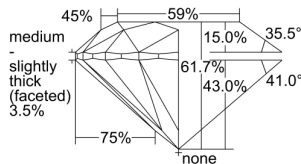

GIA®

FACSIMILE

GIA REPORT 5496795580

Verify this report at GIA.edu

GIA NATURAL DIAMOND DOSSIER®

July 01, 2024
GIA Report Number **5496795580**
Shape and Cutting Style ..... **Round Brilliant**
Measurements ..... **4.10 - 4.12 x 2.54 mm**

GRADING RESULTS

Carat Weight ..... **0.26 carat**
Color Grade ..... **G**
Clarity Grade **VVS1**
Cut Grade ..... **Excellent**

ADDITIONAL GRADING INFORMATION

Polish ..... **Excellent**
Symmetry ..... **Excellent**
Fluorescence ..... **None**
Clarity Characteristics..... **Cloud, Pinpoint, Feather**
Inscription(s): **GIA 5496795580**

PROPORTIONS

Profile to actual proportions

GRADING SCALES

GIA COLOR SCALE	GIA CLARITY SCALE	GIA CUT SCALE	
D	FLAWLESS	EXCELLENT	
E	INTERNALLY FLAWLESS		
F		VVS₁	VERY GOOD
G	VVS₂		
H	VS₁	GOOD	
I	VS₂		
J	SI₁	FAIR	
K	SI₂		
L	I₁	POOR	
M	I₂		
N	I₃		
O			
P			
Q			
R			
S			
T			
U			
V			
W			
X			
Y			
Z