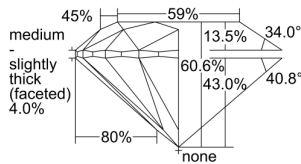

GIA®

FACSIMILE

GIA REPORT 5496808417

Verify this report at GIA.edu

GIA NATURAL DIAMOND DOSSIER®

July 02, 2024
GIA Report Number **5496808417**
Shape and Cutting Style ..... **Round Brilliant**
Measurements ..... **4.73 - 4.77 x 2.88 mm**

GRADING RESULTS

Carat Weight ..... **0.40 carat**
Color Grade ..... **D**
Clarity Grade **S11**
Cut Grade ..... **Excellent**

ADDITIONAL GRADING INFORMATION

Polish ..... **Excellent**
Symmetry ..... **Very Good**
Fluorescence ..... **None**
Clarity Characteristics ..... **Crystal, Feather**
Inscription(s): **GIA 5496808417**

PROPORTIONS

Profile to actual proportions

GRADING SCALES

GIA COLOR SCALE

COLORLESS	D
	E
	F
	G
	H
	I
	J
NEAR COLORLESS	K
	L
Faint	M
	N
	O
	P
	R
	S
	T
	U
	V
	W
	X
	Y
Light	Z

GIA CLARITY SCALE

FLAWLESS	VERY VERY SLIGHTLY INCLUDED	VVS₁	
			VVS₂
INTERNALLY FLAWLESS	VERY SLIGHTLY INCLUDED	VS₁	
		VS₂	
SLIGHTLY INCLUDED	SLIGHTLY INCLUDED	S1₁	
		S1₂	
INCLUDED	INCLUDED	I₁	
		I₂	
		I₃	

GIA CUT SCALE

EXCELLENT
VERY GOOD
GOOD
FAIR
POOR