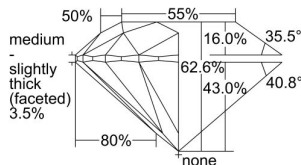

GIA®

FACSIMILE

GIA REPORT 5496813325

Verify this report at GIA.edu

GIA NATURAL DIAMOND DOSSIER®

July 02, 2024
GIA Report Number 5496813325
Shape and Cutting Style ..... Round Brilliant
Measurements ..... 5.64 - 5.68 x 3.54 mm

GRADING RESULTS

Carat Weight ..... 0.70 carat
Color Grade ..... E
Clarity Grade S11
Cut Grade ..... Excellent

ADDITIONAL GRADING INFORMATION

Polish ..... Excellent
Symmetry ..... Excellent
Fluorescence ..... None
Clarity Characteristics ..... Feather, Cloud, Crystal
Inscription(s): GIA 5496813325

PROPORTIONS

Profile to actual proportions