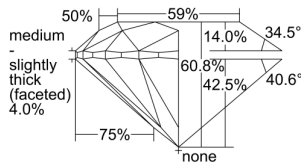

GIA®

FACSIMILE

GIA REPORT 5496815127

Verify this report at GIA.edu

GIA NATURAL DIAMOND DOSSIER®

July 02, 2024
GIA Report Number **5496815127**
Shape and Cutting Style ..... **Round Brilliant**
Measurements ..... **4.41 - 4.42 x 2.68 mm**

GRADING RESULTS

Carat Weight ..... **0.32 carat**
Color Grade ..... **E**
Clarity Grade **VVS2**
Cut Grade ..... **Excellent**

ADDITIONAL GRADING INFORMATION

Polish ..... **Excellent**
Symmetry ..... **Excellent**
Fluorescence ..... **None**
Clarity Characteristics..... **Pinpoint, Internal Graining, Indented Natural, Surface Graining**

Inscription(s): GIA 5496815127

PROPORTIONS

Profile to actual proportions

GRADING SCALES

GIA COLOR SCALE

COLORESS	D
	E
	F
	G
	H
	I
	J
NEAR COLORESS	K
	L
FAINT	M
	N
	O
	P
	Q
VERY LIGHT	R
	S
	T
	U
	V
	W
	X
	Y
LIGHT	Z

GIA CLARITY SCALE

FLAWLESS	VERY VERY SLIGHTLY INCLUDED	VVS₁	
			VVS₂
INTERNALLY FLAWLESS	VERY SLIGHTLY INCLUDED	VS₁	
		VS₂	
SLIGHTLY INCLUDED	SLIGHTLY INCLUDED	SI₁	
		SI₂	
INCLUDED	INCLUDED	I₁	
		I₂	
		I₃	

GIA CUT SCALE

EXCELLENT	VERY GOOD	GOOD	FAIR	POOR