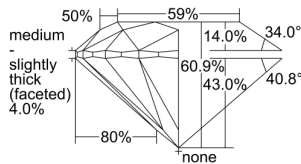

GIA®

FACSIMILE

GIA REPORT 5496824851

Verify this report at GIA.edu

GIA NATURAL DIAMOND DOSSIER®

July 05, 2024
GIA Report Number 5496824851
Shape and Cutting Style ..... Round Brilliant
Measurements ..... 4.31 - 4.34 x 2.63 mm

GRADING RESULTS

Carat Weight ..... 0.30 carat
Color Grade ..... E
Clarity Grade ..... Flawless
Cut Grade ..... Excellent

ADDITIONAL GRADING INFORMATION

Polish ..... Excellent
Symmetry ..... Excellent
Fluorescence ..... None
Clarity Characteristics ..... None
Inscription(s): GIA 5496824851

PROPORTIONS

Profile to actual proportions

GRADING SCALES

GIA COLOR SCALE

COLOURESS	D
	E
	F
	G
	H
	I
	J
NEAR COLOURESS	K
	L
FAIN	M
	N
	O
	P
	Q
VERY LIGHT	R
	S
	T
	U
	V
	W
	X
	Y
LIGHT	Z

GIA CLARITY SCALE

VERY VERY SLIGHTLY INCLUDED	FLAWLESS
	INTERNALLY FLAWLESS
VERY SLIGHTLY INCLUDED	VVS₁
	VVS₂
SLIGHTLY INCLUDED	VS₁
	VS₂
INCLUDED	SI₁
	SI₂
	I₁
	I₂
	I₃

GIA CUT SCALE

EXCELLENT
VERY GOOD
GOOD
FAIR
POOR