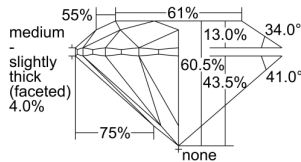

GIA®

FACSIMILE

GIA REPORT

5496826344

Verify this report at GIA.edu

GIA NATURAL DIAMOND DOSSIER®

July 03, 2024
GIA Report Number 5496826344
Shape and Cutting Style ..... Round Brilliant
Measurements ..... 4.43 - 4.47 x 2.69 mm

GRADING RESULTS

Carat Weight ..... 0.33 carat
Color Grade ..... G
Clarity Grade VS1
Cut Grade ..... Excellent

ADDITIONAL GRADING INFORMATION

Polish ..... Excellent
Symmetry ..... Excellent
Fluorescence ..... Medium Blue
Clarity Characteristics..... Feather, Pinpoint, Internal Graining
Inscription(s): GIA 5496826344

PROPORTIONS

Profile to actual proportions

GRADING SCALES

GIA COLOR SCALE	GIA CLARITY SCALE	GIA CUT SCALE	
D	FLAWLESS	EXCELLENT	
E	INTERNALLY FLAWLESS		
F		VVS₁	VERY GOOD
G	VVS₂		
H	VS₁	GOOD	
I	VS₂		
J	SI₁	FAIR	
K	SI₂		
L	I₁	POOR	
M	I₂		
N	I₃		
O			
P			
Q			
R			
S			
T			
U			
V			
W			
X			
Y			
Z