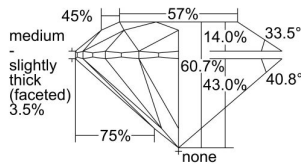

GIA®

FACSIMILE

GIA REPORT 5496826504

Verify this report at GIA.edu

GIA NATURAL DIAMOND DOSSIER®

July 04, 2024
GIA Report Number 5496826504
Shape and Cutting Style ..... Round Brilliant
Measurements ..... 4.16 - 4.17 x 2.53 mm

GRADING RESULTS

Carat Weight ..... 0.27 carat
Color Grade ..... F
Clarity Grade S11
Cut Grade ..... Excellent

ADDITIONAL GRADING INFORMATION

Polish ..... Excellent
Symmetry ..... Excellent
Fluorescence ..... Faint
Clarity Characteristics ..... Cloud
Inscription(s): GIA 5496826504

PROPORTIONS

Profile to actual proportions

GRADING SCALES

GIA COLOR SCALE

COLORLESS	D
	E
	F
	G
	H
	I
	J
NEAR COLORLESS	K
	L
FAIN	M
	N
	O
	P
VERY LIGHT	Q
	R
	S
	T
	U
	V
	W
	X
	Y
LIGHT	Z

GIA CLARITY SCALE

FLAWLESS	VERY VERY SLIGHTLY INCLUDED	VVS₁	
			VVS₂
INTERNALLY FLAWLESS	VERY SLIGHTLY INCLUDED	VS₁	
		VS₂	
SLIGHTLY INCLUDED	SLIGHTLY INCLUDED	S1₁	
		S1₂	
INCLUDED	INCLUDED	I₁	
		I₂	
		I₃	

GIA CUT SCALE

EXCELLENT	VERY GOOD	GOOD	FAIR	POOR