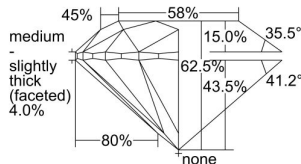

GIA®

FACSIMILE

GIA REPORT 5496829898

Verify this report at GIA.edu

GIA NATURAL DIAMOND DOSSIER®

July 09, 2024
GIA Report Number 5496829898
Shape and Cutting Style ..... Round Brilliant
Measurements ..... 5.78 - 5.80 x 3.62 mm

GRADING RESULTS

Carat Weight ..... 0.75 carat
Color Grade L
Clarity Grade VS1
Cut Grade ..... Excellent

ADDITIONAL GRADING INFORMATION

Polish ..... Excellent
Symmetry ..... Excellent
Fluorescence ..... None
Clarity Characteristics ..... Feather, Needle, Pinpoint
Inscription(s): GIA 5496829898

PROPORTIONS

Profile to actual proportions