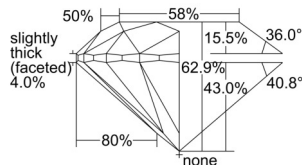

GIA®

FACSIMILE

GIA REPORT

5496835083

Verify this report at GIA.edu

GIA NATURAL DIAMOND DOSSIER®

August 08, 2024
GIA Report Number 5496835083
Shape and Cutting Style ..... Round Brilliant
Measurements ..... 5.84 - 5.89 x 3.69 mm

GRADING RESULTS

Carat Weight ..... 0.80 carat
Color Grade ..... E
Clarity Grade S11
Cut Grade ..... Excellent

ADDITIONAL GRADING INFORMATION

Polish ..... Excellent
Symmetry ..... Excellent
Fluorescence ..... None
Clarity Characteristics ..... Cloud, Crystal
Inscription(s): GIA 5496835083

PROPORTIONS

Profile to actual proportions

GRADING SCALES

GIA COLOR SCALE

COLORED	D
	E
	F
	G
	H
	I
	J
NEAR COLORLESS	K
	L
FAIN	M
	N
	O
	P
VERY LIGHT	Q
	R
	S
	T
	U
	V
	W
	X
	Y
LIGHT	Z

GIA CLARITY SCALE

FLAWLESS	INTERNAL FLAWLESS	
		FLAWLESS
VERY VERY SLIGHTLY INCLUDED	VVS₁	
	VVS₂	
VERY SLIGHTLY INCLUDED	VS₁	
	VS₂	
SLIGHTLY INCLUDED	SI₁	
	SI₂	
INCLUDED	I₁	
	I₂	
	I₃	

GIA CUT SCALE

EXCELLENT
VERY GOOD
GOOD
FAIR
POOR