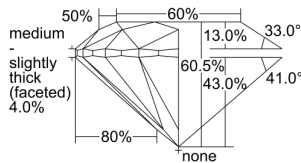

GIA®

FACSIMILE

GIA REPORT 5496837268

Verify this report at GIA.edu

GIA NATURAL DIAMOND DOSSIER®

July 04, 2024
GIA Report Number 5496837268
Shape and Cutting Style ..... Round Brilliant
Measurements ..... 3.66 - 3.68 x 2.22 mm

GRADING RESULTS

Carat Weight ..... 0.18 carat
Color Grade ..... H
Clarity Grade VS1
Cut Grade ..... Excellent

ADDITIONAL GRADING INFORMATION

Polish ..... Excellent
Symmetry ..... Excellent
Fluorescence ..... None
Clarity Characteristics ..... Crystal
Inscription(s): GIA 5496837268

PROPORTIONS

Profile to actual proportions

GRADING SCALES

GIA COLOR SCALE	GIA CLARITY SCALE	GIA CUT SCALE	
D	FLAWLESS	EXCELLENT	
E	INTERNALLY FLAWLESS		
F		VVS₁	VERY GOOD
G	VVS₂		
H	VS₁	GOOD	
I	VS₂		
J	SI₁	FAIR	
K	SI₂		
L	I₁	POOR	
M	I₂		
N	I₃		
O			
P			
Q			
R			
S			
T			
U			
V			
W			
X			
Y			
Z