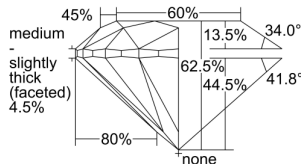

GIA®

FACSIMILE

GIA REPORT 5496837425

Verify this report at GIA.edu

GIA NATURAL DIAMOND DOSSIER®

July 04, 2024
GIA Report Number 5496837425
Shape and Cutting Style ..... Round Brilliant
Measurements ..... 5.38 - 5.43 x 3.38 mm

GRADING RESULTS

Carat Weight ..... 0.61 carat
Color Grade ..... G
Clarity Grade S11
Cut Grade ..... Excellent

ADDITIONAL GRADING INFORMATION

Polish ..... Excellent
Symmetry ..... Excellent
Fluorescence ..... None
Clarity Characteristics ..... Crystal, Cloud
Inscription(s): GIA 5496837425

PROPORTIONS

Profile to actual proportions

GRADING SCALES

GIA COLOR SCALE	GIA CLARITY SCALE	GIA CUT SCALE	
D	FLAWLESS	EXCELLENT	
E	INTERNALLY FLAWLESS		
F		VVS₁	VERY GOOD
G	VVS₂		
H	VS₁	GOOD	
I	VS₂		
J	S1₁	FAIR	
K	S1₂		
L	I₁	POOR	
M	I₂		
N	I₃		
O			
P			
Q			
R			
S			
T			
U			
V			
W			
X			
Y			
Z