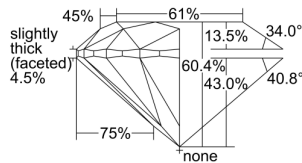

GIA®

FACSIMILE

GIA REPORT

5496839221

Verify this report at GIA.edu

GIA NATURAL DIAMOND DOSSIER®

July 05, 2024
GIA Report Number 5496839221
Shape and Cutting Style ..... Round Brilliant
Measurements ..... 4.41 - 4.43 x 2.67 mm

GRADING RESULTS

Carat Weight ..... 0.32 carat
Color Grade ..... J
Clarity Grade VS1
Cut Grade ..... Excellent

ADDITIONAL GRADING INFORMATION

Polish ..... Excellent
Symmetry ..... Excellent
Fluorescence ..... None
Clarity Characteristics..... Crystal, Needle, Pinpoint
Inscription(s): GIA 5496839221

PROPORTIONS

Profile to actual proportions

GRADING SCALES

GIA COLOR SCALE

COLORESS	D
	E
	F
	G
	H
	I
	J
NEAR COLORESS	K
	L
FAIN	M
	N
	O
	P
	Q
VERY LIGHT	R
	S
	T
	U
	V
	W
	X
	Y
LIGHT	Z

GIA CLARITY SCALE

VERY VERY SLIGHTLY INCLUDED	FLAWLESS
	INTERNALLY FLAWLESS
VERY SLIGHTLY INCLUDED	VVS₁
	VVS₂
SLIGHTLY INCLUDED	VS₁
	VS₂
INCLUDED	SI₁
	SI₂
	I₁
	I₂
	I₃

GIA CUT SCALE

EXCELLENT
VERY GOOD
GOOD
FAIR
POOR