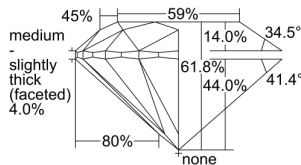

GIA®

FACSIMILE

GIA REPORT 5496840720

Verify this report at GIA.edu

GIA NATURAL DIAMOND DOSSIER®

July 04, 2024
GIA Report Number **5496840720**
Shape and Cutting Style ..... **Round Brilliant**
Measurements ..... **5.07 - 5.09 x 3.14 mm**

GRADING RESULTS

Carat Weight ..... **0.50 carat**
Color Grade ..... **G**
Clarity Grade **VS2**
Cut Grade ..... **Excellent**

ADDITIONAL GRADING INFORMATION

Polish ..... **Excellent**
Symmetry ..... **Excellent**
Fluorescence ..... **None**
Clarity Characteristics..... **Cloud, Crystal, Feather**
Inscription(s): **GIA 5496840720**

PROPORTIONS

Profile to actual proportions

GRADING SCALES

GIA COLOR SCALE	GIA CLARITY SCALE	GIA CUT SCALE	
D	FLAWLESS	EXCELLENT	
E	INTERNALLY FLAWLESS		
F		VVS₁	VERY GOOD
G	VVS₂		
H	VS₁	GOOD	
I	VS₂		
J	SI₁	FAIR	
K	SI₂		
L	I₁	POOR	
M	I₂		
N	I₃		
O			
P			
Q			
R			
S			
T			
U			
V			
W			
X			
Y			
Z