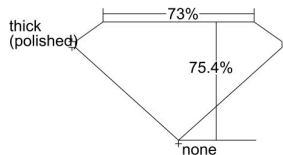

GIA®

FACSIMILE

GIA REPORT 5496842786

Verify this report at GIA.edu

GIA NATURAL DIAMOND DOSSIER®

July 05, 2024
GIA Report Number 5496842786
Shape and Cutting Style ..... Square Modified Brilliant
Measurements ..... 4.67 x 4.52 x 3.41 mm

GRADING RESULTS

Carat Weight ..... 0.67 carat
Color Grade ..... J
Clarity Grade VS1

ADDITIONAL GRADING INFORMATION

Polish ..... Excellent
Symmetry ..... Very Good
Fluorescence ..... None
Clarity Characteristics..... Crystal, Cloud, Pinpoint
Inscription(s): GIA 5496842786

PROPORTIONS

Profile not to actual proportions

GRADING SCALES

GIA COLOR SCALE		GIA CLARITY SCALE			
COLORLESS	D	VERY VERY SLIGHTLY INCLUDED	FLAWLESS		
	E		INTERNALLY FLAWLESS		
	F		VVS₁		
	NEAR COLORLESS	G	VERY SLIGHTLY INCLUDED	VVS₂	
		H		VS₁	
		FAINT	I	SLIGHTLY INCLUDED	VS₂
			J		SI₁
			K		SI₂
	VERT LIGHT	L	INCLUDED	I₁	
		M		I₂	
N		I₃			
O					
P					
Q					
R					
LIGHT	S				
	T				
	U				
	V				
	W				
	X				
	Y				
	Z