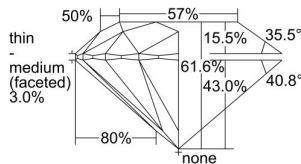

GIA®

FACSIMILE

GIA REPORT

5496848276

Verify this report at GIA.edu

GIA NATURAL DIAMOND DOSSIER®

July 05, 2024
GIA Report Number **5496848276**
Shape and Cutting Style ..... **Round Brilliant**
Measurements ..... **4.86 - 4.89 x 3.00 mm**

GRADING RESULTS

Carat Weight ..... **0.43 carat**
Color Grade ..... **E**
Clarity Grade **S12**
Cut Grade ..... **Excellent**

ADDITIONAL GRADING INFORMATION

Polish ..... **Excellent**
Symmetry ..... **Excellent**
Fluorescence ..... **None**
Clarity Characteristics ..... **Cloud, Crystal**
Inscription(s): **GIA 5496848276**

PROPORTIONS

Profile to actual proportions

GRADING SCALES

GIA COLOR SCALE	GIA CLARITY SCALE	GIA CUT SCALE	
D	FLAWLESS	EXCELLENT	
E	INTERNALLY FLAWLESS		
F		VVS₁	VERY GOOD
G	VVS₂		
H	VS₁	GOOD	
I	VS₂		
J	S1₁	FAIR	
K	S1₂		
L	I₁	POOR	
M	I₂		
N	I₃		
O			
P			
Q			
R			
S			
T			
U			
V			
W			
X			
Y			
Z