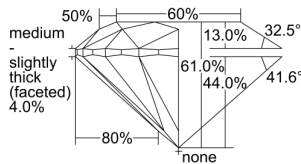

GIA®

FACSIMILE

GIA REPORT 5496848287

Verify this report at GIA.edu

GIA NATURAL DIAMOND DOSSIER®

July 05, 2024
GIA Report Number 5496848287
Shape and Cutting Style ..... Round Brilliant
Measurements ..... 4.30 - 4.33 x 2.63 mm

GRADING RESULTS

Carat Weight ..... 0.30 carat
Color Grade ..... F
Clarity Grade S11
Cut Grade ..... Excellent

ADDITIONAL GRADING INFORMATION

Polish ..... Excellent
Symmetry ..... Excellent
Fluorescence ..... None
Clarity Characteristics ..... Cloud
Inscription(s): GIA 5496848287

PROPORTIONS

Profile to actual proportions

GRADING SCALES

GIA COLOR SCALE	GIA CLARITY SCALE	GIA CUT SCALE	
D	FLAWLESS	EXCELLENT	
E	INTERNALLY FLAWLESS		
F		VVS₁	VERY GOOD
G	VVS₂		
H	VS₁	GOOD	
I	VS₂		
J	S1₁	FAIR	
K	S1₂		
L	I₁	POOR	
M	I₂		
N	I₃		
O			
P			
Q			
R			
S			
T			
U			
V			
W			
X			
Y			
Z