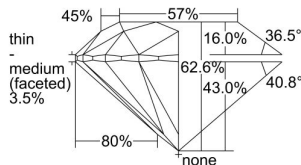

GIA®

FACSIMILE

GIA REPORT 5496852811

Verify this report at GIA.edu

GIA NATURAL DIAMOND DOSSIER®

July 08, 2024
GIA Report Number 5496852811
Shape and Cutting Style ..... Round Brilliant
Measurements ..... 5.27 - 5.31 x 3.31 mm

GRADING RESULTS

Carat Weight ..... 0.57 carat
Color Grade ..... G
Clarity Grade VS2
Cut Grade ..... Excellent

ADDITIONAL GRADING INFORMATION

Polish ..... Excellent
Symmetry ..... Excellent
Fluorescence ..... None
Clarity Characteristics ..... Crystal, Cloud
Inscription(s): GIA 5496852811

PROPORTIONS

Profile to actual proportions

GRADING SCALES

GIA COLOR SCALE	GIA CLARITY SCALE	GIA CUT SCALE
COLOREDLESS	FLAWLESS	EXCELLENT
D	INTERNALLY FLAWLESS	
E	VVS₁	VERY GOOD
F		
G	VS₁	GOOD
H		
I	VS₂	FAIR
J		
K	SI₁	POOR
L		
M	I₁	
N		
O	I₂	
P		
Q	I₃	
R		
S		
T		
U		
V		
W		
X		
Y		
Z