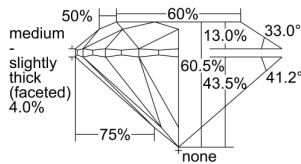

GIA®

FACSIMILE

GIA REPORT 5496857699

Verify this report at GIA.edu

GIA NATURAL DIAMOND DOSSIER®

July 08, 2024
GIA Report Number 5496857699
Shape and Cutting Style ..... Round Brilliant
Measurements ..... 4.29 - 4.33 x 2.61 mm

GRADING RESULTS

Carat Weight ..... 0.30 carat
Color Grade ..... G
Clarity Grade S11
Cut Grade ..... Excellent

ADDITIONAL GRADING INFORMATION

Polish ..... Very Good
Symmetry ..... Very Good
Fluorescence ..... None
Clarity Characteristics ..... Cloud
Inscription(s): GIA 5496857699

PROPORTIONS

Profile to actual proportions

GRADING SCALES

GIA COLOR SCALE	GIA CLARITY SCALE	GIA CUT SCALE	
D	FLAWLESS	EXCELLENT	
E	INTERNALLY FLAWLESS		
F		VVS₁	VERY GOOD
G	VVS₂		
H	VS₁	GOOD	
I	VS₂		
J	S1₁	FAIR	
K	S1₂		
L	I₁	POOR	
M	I₂		
N	I₃		
O			
P			
Q			
R			
S			
T			
U			
V			
W			
X			
Y			
Z