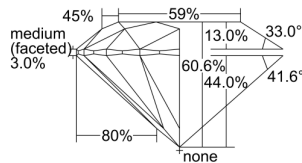

GIA®

FACSIMILE

GIA REPORT

5496871662

Verify this report at GIA.edu

GIA NATURAL DIAMOND DOSSIER®

July 10, 2024
GIA Report Number 5496871662
Shape and Cutting Style ..... Round Brilliant
Measurements ..... 5.78 - 5.81 x 3.51 mm

GRADING RESULTS

Carat Weight ..... 0.71 carat
Color Grade ..... F
Clarity Grade S11
Cut Grade ..... Excellent

ADDITIONAL GRADING INFORMATION

Polish ..... Excellent
Symmetry ..... Excellent
Fluorescence ..... None
Clarity Characteristics ..... Crystal, Cloud, Feather
Inscription(s): GIA 5496871662

PROPORTIONS

Profile to actual proportions

GRADING SCALES

GIA COLOR SCALE

COLORESS	D
	E
	F
	G
	H
	I
	J
NEAR COLORESS	K
	L
FAIN	M
	N
	O
	P
	Q
VERY LIGHT	R
	S
	T
	U
	V
	W
	X
	Y
LIGHT	Z

GIA CLARITY SCALE

	FLAWLESS
	INTERNALLY FLAWLESS
VERY VERY SLIGHTLY INCLUDED	VVS₁
	VVS₂
VERY SLIGHTLY INCLUDED	VS₁
	VS₂
SLIGHTLY INCLUDED	S1₁
	S1₂
	I₁
	I₂
INCLUDED	I₃

GIA CUT SCALE

	EXCELLENT
	VERY GOOD
	GOOD
	FAIR
	POOR