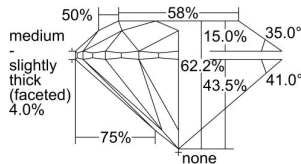

GIA®

FACSIMILE

GIA REPORT

5496873346

Verify this report at GIA.edu

GIA NATURAL DIAMOND DOSSIER®

July 09, 2024
GIA Report Number 5496873346
Shape and Cutting Style ..... Round Brilliant
Measurements ..... 4.49 - 4.52 x 2.80 mm

GRADING RESULTS

Carat Weight ..... 0.35 carat
Color Grade ..... E
Clarity Grade VS2
Cut Grade ..... Excellent

ADDITIONAL GRADING INFORMATION

Polish ..... Excellent
Symmetry ..... Excellent
Fluorescence ..... None
Clarity Characteristics ..... Cloud, Crystal
Inscription(s): GIA 5496873346

PROPORTIONS

Profile to actual proportions

GRADING SCALES

GIA COLOR SCALE

COLORED	D
	E
	F
	G
	H
	I
	J
NEAR COLORLESS	K
	L
	M
	N
	O
	P
	Q
	R
	S
	T
	U
	V
	W
	X
	Y
LIGHT	Z

GIA CLARITY SCALE

FLAWLESS	VERY VERY SLIGHTLY INCLUDED	VS₁	VS₂	SI₁	SI₂	I₁	I₂	I₃	
									FLAWLESS
INTERNALLY FLAWLESS	VERY SLIGHTLY INCLUDED								

GIA CUT SCALE

EXCELLENT
VERY GOOD
GOOD
FAIR
POOR