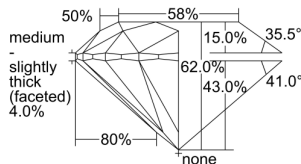

GIA®

FACSIMILE

GIA REPORT 5496901351

Verify this report at GIA.edu

GIA NATURAL DIAMOND DOSSIER®

July 12, 2024
GIA Report Number 5496901351
Shape and Cutting Style ..... Round Brilliant
Measurements ..... 4.56 - 4.57 x 2.83 mm

GRADING RESULTS

Carat Weight ..... 0.36 carat
Color Grade ..... G
Clarity Grade VS1
Cut Grade ..... Excellent

ADDITIONAL GRADING INFORMATION

Polish ..... Excellent
Symmetry ..... Excellent
Fluorescence ..... None
Clarity Characteristics ..... Cloud
Inscription(s): GIA 5496901351

PROPORTIONS

Profile to actual proportions

GRADING SCALES

GIA COLOR SCALE	GIA CLARITY SCALE	GIA CUT SCALE	
D	FLAWLESS	EXCELLENT	
E	INTERNALLY FLAWLESS		
F		VVS₁	VERY GOOD
G	VVS₂		
H	VS₁	GOOD	
I	VS₂		
J	SI₁	FAIR	
K	SI₂		
L	I₁	POOR	
M	I₂		
N	I₃		
O			
P			
Q			
R			
S			
T			
U			
V			
W			
X			
Y			
Z